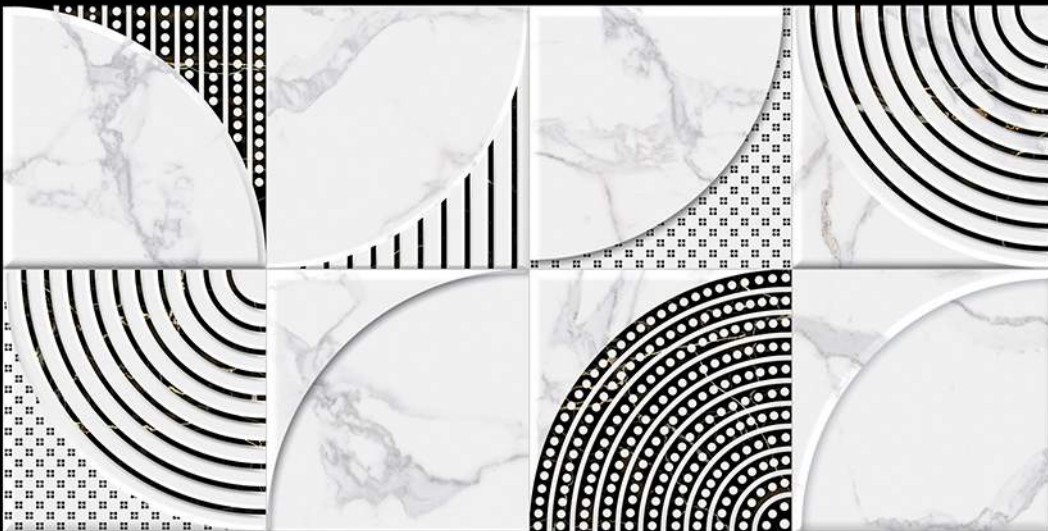

Gloster Series

300x600

SURFACE	SIZE
Gloster Series	300 X 600

Alba Bianco - GL-A

Alba Bianco

SURFACE | SIZE
Gloster Series | 300 X 600

Ester Bianco Decor - A

Ester Bianco

SURFACE | SIZE
Gloster Series | 300 X 600

Ester Bianco Decor-B

Ester Bianco

SURFACE	SIZE
Gloster Series	300 X 600

Eva Bianco

Eva Nero Decor-A

Eva Nero

SURFACE | SIZE
Gloster Series | 300 X 600

Luka Ivory Decor - A

Luka Ivory

SURFACE | SIZE
Gloster Series | 300 X 600

Luka Ivory Decor - B

Luka Ivory

SURFACE | SIZE
Gloster Series | 300 X 600

Madison Pearl Decor-A

Madison Pearl

Erik ivory

SURFACE | SIZE
Gloster Series | 300 X 600 | Endless

Merida Crema Decor-A

Merida Crema