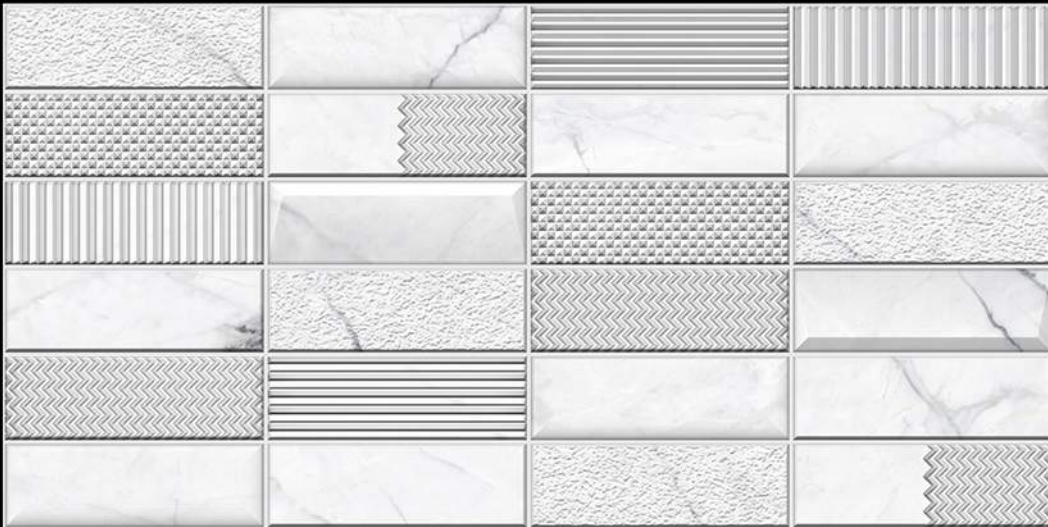

SURFACE	SIZE
Gloster Series	300 X 600

Mistral Silver Decor-A

Mistral Silver

Endless Series

2023

SURFACE | SIZE
Gloster Series | 300 X 600 | Endless

Aura Bianco Decor-A

Aura Bianco

SURFACE | SIZE
Gloster Series | 300 X 600 | Endless

Aura Bianco Decor-B

Aura Bianco

SURFACE	SIZE
Gloster Series	300 X 600 Endless

Erik ivory Decor-A

Erik ivory

SURFACE	SIZE
Gloster Series	300 X 600 Endless

Erik ivory Decor-B