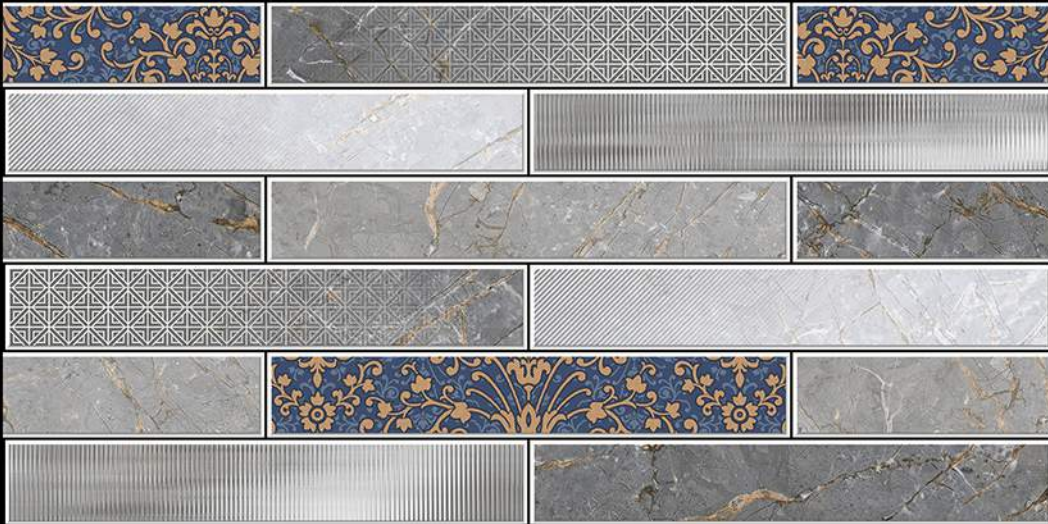

SURFACE | SIZE  
Glossy | 300 X 600

7603-HL-C

7603-D

SURFACE | SIZE  
Glossy | 300 X 600

7604-L

7604-HL-A

7604-D

SURFACE | SIZE  
Glossy | 300 X 600